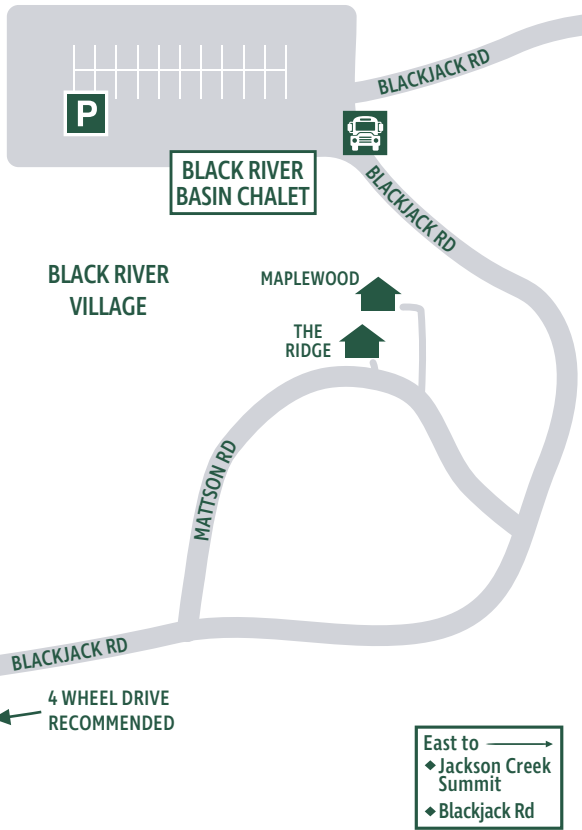

LODGING MAP 2022-23

SNOW RIVER
 MOUNTAIN RESORT

HOTEL-STYLE ROOMS

311-317, 211-217, 111-116	MAIN LODGE
221-224, 121-124	GABBRO BLDG. A
231-234, 131-134, 131b-132b	GABBRO BLDG. B
241-244, 141-144	GABBRO BLDG. C

JACKSON CREEK VILLAGE CHALETs

2314	WAKAIGAN A & B	2335	EAGLE
2317	ARRR HOUSE	2396	CHATEAU RELAXO
2330	FIRST CHOICE		
2331	ROOST		

BEAR CREEK CONDOS

251-256, 151-156	BLDG. D
261-266, 161-166	BLDG. E

VOYAGER CONDOS